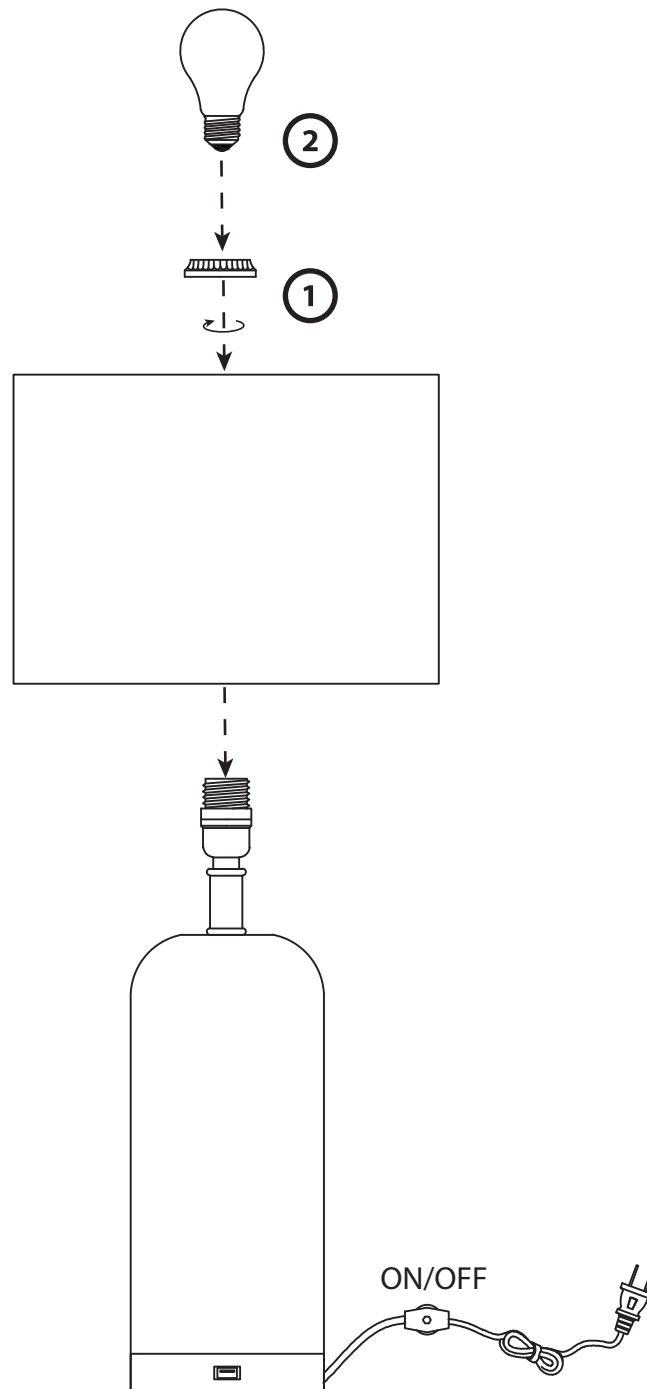

Part # LS-CARMEN XX

19-0708

**CAUTION**

For indoor use only. Keep out of reach of children and animals. Place on flat surface and away from flammable materials. Never operate this appliance if it has a damaged cord, plug or cable. Keep cord away from heated and/or damp areas. Use 100 WATT max. (or LED equivalent), Type A E26 Bulb only.

Do not over tighten.
Do not use power tools to assemble.